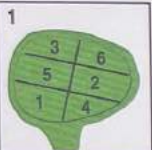

#GolfOswegoland

Fox Bend
 Golf Course

HOLE	1	2	3	4	5	6	7	8	9	OUT	HOLE	10	11	12	13	14	15	16	17	18	IN	TOT	S.I.	NET
Black	535	395	165	430	410	175	405	295	565	3375		385	200	395	455	495	205	540	435	440	3550	6925		
White	505	375	160	405	385	160	380	280	525	3175		345	185	380	435	480	170	525	420	410	3350	6525		
Gray	475	365	145	345	365	150	350	265	485	2945		325	170	340	405	470	125	480	395	385	3095	6040		
Stroke Index	14	8	16	2	6	12	10	18	4		S.I.	9	17	7	1	13	15	11	3	5				
PAR	5	4	3	4	4	3	4	4	5	36		4	3	4	4	5	3	5	4	4	36	72		
Maroon	430	305	105	280	300	110	310	250	430	2520		275	155	325	310	425	95	410	320	330	2645	5165		
Stroke Index	6	8	18	16	14	10	4	12	2		S.I.	15	13	3	9	1	17	11	5	7				

BACK 9

SCORER: _____ © 2023 Fore Better Golf, Inc. 800-468-8672 ATTEST: _____ DATE: _____

Fox Bend
Golf Course

FRONT 9

USGA RULES GOVERN ALL PLAY

LOCAL RULES

Flower beds are ground under repair from which play is prohibited. If a player's ball lies in the area, or if it interferes with player's stance, or the area of his swing, the player must take relief under Rule 25-1.

YARDAGE MARKERS

Located on both sides of each fairway and measure to Center of Greens.

SPRINKLER HEADS

Marked with yardage to Center of Green.

PLEASE NOTE

FOX BEND IS NOT RESPONSIBLE for injury to players or damage to equipment.