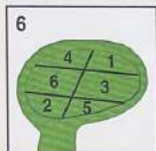

#GolfOswegoland

Fox Bend
 Golf Course

HOLE	1	2	3	4	5	6	7	8	9	OUT	HOLE	10	11	12	13	14	15	16	17	18	IN	TOT	S.I.	NET
Black	535	395	165	430	410	175	405	295	565	3375		385	200	395	455	495	205	540	435	440	3550	6925		
White	505	375	160	405	385	160	380	280	525	3175		345	185	380	435	480	170	525	420	410	3350	6525		
Gray	475	365	145	345	365	150	350	265	485	2945		325	170	340	405	470	125	480	395	385	3095	6040		
Stroke Index	14	8	16	2	6	12	10	18	4		S.I.	9	17	7	1	13	15	11	3	5				
PAR	5	4	3	4	4	3	4	4	5	36		4	3	4	4	5	3	5	4	4	36	72		
Maroon	430	305	105	280	300	110	310	250	430	2520		275	155	325	310	425	95	410	320	330	2645	5165		
Stroke Index	6	8	18	16	14	10	4	12	2		S.I.	15	13	3	9	1	17	11	5	7				

BACK 9

SCORER: _____ © 2023 Fore Better Golf, Inc. 800-468-8672 ATTEST: _____ DATE: _____

Fox Bend
Golf Course

FRONT 9

USGA RULES GOVERN ALL PLAY

LOCAL RULES

Flower beds are ground under repair from which play is prohibited. If a player's ball lies in the area, or if it interferes with player's stance, or the area of his swing, the player must take relief under Rule 25-1.

YARDAGE MARKERS

Located on both sides of each fairway and measure to Center of Greens.

SPRINKLER HEADS

Marked with yardage to Center of Green.

PLEASE NOTE

FOX BEND IS NOT RESPONSIBLE for injury to players or damage to equipment.