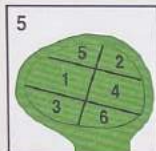

#GolfOswegoland

Fox Bend
 Golf Course

HOLE	1	2	3	4	5	6	7	8	9	OUT	HOLE	10	11	12	13	14	15	16	17	18	IN	TOT	S.I.	NET
Black	535	395	165	430	410	175	405	295	565	3375		385	200	395	455	495	205	540	435	440	3550	6925		
White	505	375	160	405	385	160	380	280	525	3175		345	185	380	435	480	170	525	420	410	3350	6525		
Gray	475	365	145	345	365	150	350	265	485	2945		325	170	340	405	470	125	480	395	385	3095	6040		
Stroke Index	14	8	16	2	6	12	10	18	4		S.I.	9	17	7	1	13	15	11	3	5				
PAR	5	4	3	4	4	3	4	4	5	36		4	3	4	4	5	3	5	4	4	36	72		
Maroon	430	305	105	280	300	110	310	250	430	2520		275	155	325	310	425	95	410	320	330	2645	5165		
Stroke Index	6	8	18	16	14	10	4	12	2		S.I.	15	13	3	9	1	17	11	5	7				

BACK 9

SCORER: _____ © 2023 Fore Better Golf, Inc. 800-468-8672 ATTEST: _____ DATE: _____

Fox Bend
Golf Course

FRONT 9

USGA RULES GOVERN ALL PLAY

LOCAL RULES

Flower beds are ground under repair from which play is prohibited. If a player's ball lies in the area, or if it interferes with player's stance, or the area of his swing, the player must take relief under Rule 25-1.

YARDAGE MARKERS

Located on both sides of each fairway and measure to Center of Greens.

SPRINKLER HEADS

Marked with yardage to Center of Green.

PLEASE NOTE

FOX BEND IS NOT RESPONSIBLE for injury to players or damage to equipment.