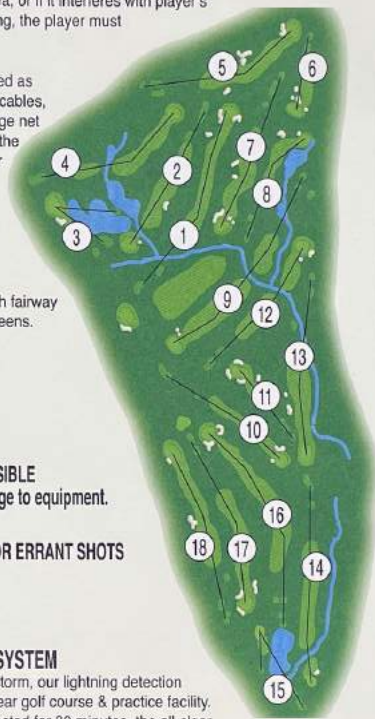

BACK 9

SCORER: _____ © 2023 Fore Better Golf, Inc. 800-468-8672 ATTEST: _____ DATE: _____

Fox Bend
Golf Course

FRONT 9

USGA RULES GOVERN ALL PLAY

LOCAL RULES

Flower beds are ground under repair from which play is prohibited. If a player's ball lies in the area, or if it interferes with player's stance, or the area of his swing, the player must take relief under Rule 25-1.

Driving range will not be played as out of bounds. If the netting, cables, railroad ties of the driving range net interfere with your stance, or the area of your swing, the player must take relief under 25-1.

YARDAGE MARKERS

Located on both sides of each fairway and measure to Center of Greens.

SPRINKLER HEADS

Marked with yardage to Center of Green.

PLEASE NOTE

FOX BEND IS NOT RESPONSIBLE for injury to players or damage to equipment.

PLAYERS RESPONSIBLE FOR ERRANT SHOTS

KEEP PACE

18 holes in 4 hours or less.

LIGHTNING DETECTION SYSTEM

In the event of an electrical storm, our lightning detection system will sound. Please clear golf course & practice facility. If lightning has not been detected for 30 minutes, the all-clear siren will go off and you may resume your position.