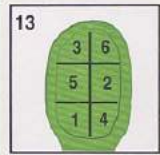

Please keep carts on the cart path at all tees and greens.

Please repair ball marks.

Please rake sand traps.

Please keep pace.

RATINGS MEN WOMEN

Black 73.2/132
 White 71.4/128
 Gray 69.2/123
 Maroon 65.3/114

#GolfOswegoland

Fox Bend
 Golf Course

HOLE	1	2	3	4	5	6	7	8	9	OUT	HOLE	10	11	12	13	14	15	16	17	18	IN	TOT	S.I.	NET
Black	535	395	165	430	410	175	405	295	565	3375		385	200	395	455	495	205	540	435	440	3550	6925		
White	505	375	160	405	385	160	380	280	525	3175		345	185	380	435	480	170	525	420	410	3350	6525		
Gray	475	365	145	345	365	150	350	265	485	2945		325	170	340	405	470	125	480	395	385	3095	6040		
Stroke Index	14	8	16	2	6	12	10	18	4		S.I.	9	17	7	1	13	15	11	3	5				
PAR	5	4	3	4	4	3	4	4	5	36		4	3	4	4	5	3	5	4	4	36	72		
Maroon	430	305	105	280	300	110	310	250	430	2520		275	155	325	310	425	95	410	320	330	2645	5165		
Stroke Index	6	8	18	16	14	10	4	12	2		S.I.	15	13	3	9	1	17	11	5	7				

BACK 9

SCORER: _____ © 2023 Fore Better Golf, Inc. 800-468-8672 ATTEST: _____ DATE: _____

Fox Bend
Golf Course

FRONT 9

USGA RULES GOVERN ALL PLAY

LOCAL RULES

Flower beds are ground under repair from which play is prohibited. If a player's ball lies in the area, or if it interferes with player's stance, or the area of his swing, the player must take relief under Rule 25-1.