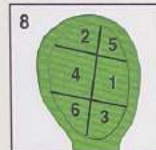

#GolfOswegoland

Fox Bend
 Golf Course

HOLE	1	2	3	4	5	6	7	8	9	OUT	HOLE	10	11	12	13	14	15	16	17	18	IN	TOT	S.I.	NET
Black	535	395	165	430	410	175	405	295	565	3375		385	200	395	455	495	205	540	435	440	3550	6925		
White	505	375	160	405	385	160	380	280	525	3175		345	185	380	435	480	170	525	420	410	3350	6525		
Gray	475	365	145	345	365	150	350	265	485	2945		325	170	340	405	470	125	480	395	385	3095	6040		
Stroke Index	14	8	16	2	6	12	10	18	4		S.I.	9	17	7	1	13	15	11	3	5				
PAR	5	4	3	4	4	3	4	4	5	36		4	3	4	4	5	3	5	4	4	36	72		
Maroon	430	305	105	280	300	110	310	250	430	2520		275	155	325	310	425	95	410	320	330	2645	5165		
Stroke Index	6	8	18	16	14	10	4	12	2		S.I.	15	13	3	9	1	17	11	5	7				

BACK 9

SCORER: _____ © 2023 Fore Better Golf, Inc. 800-468-8672 ATTEST: _____ DATE: _____

Fox Bend
Golf Course

FRONT 9

USGA RULES GOVERN ALL PLAY

LOCAL RULES

Flower beds are ground under repair from which play is prohibited. If a player's ball lies in the area, or if it interferes with player's stance, or the area of his swing, the player must take relief under Rule 25-1.

YARDAGE MARKERS

Located on both sides of each fairway and measure to Center of Greens.

SPRINKLER HEADS

Marked with yardage to Center of Green.

PLEASE NOTE

FOX BEND IS NOT RESPONSIBLE for injury to players or damage to equipment.