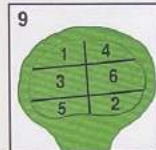

#GolfOswegoland

Fox Bend
 Golf Course

HOLE	1	2	3	4	5	6	7	8	9	OUT	HOLE	10	11	12	13	14	15	16	17	18	IN	TOT	S.I.	NET
Black	535	395	165	430	410	175	405	295	565	3375		385	200	395	455	495	205	540	435	440	3550	6925		
White	505	375	160	405	385	160	380	280	525	3175		345	185	380	435	480	170	525	420	410	3350	6525		
Gray	475	365	145	345	365	150	350	265	485	2945		325	170	340	405	470	125	480	395	385	3095	6040		
Stroke Index	14	8	16	2	6	12	10	18	4		S.I.	9	17	7	1	13	15	11	3	5				
PAR	5	4	3	4	4	3	4	4	5	36		4	3	4	4	5	3	5	4	4	36	72		
Maroon	430	305	105	280	300	110	310	250	430	2520		275	155	325	310	425	95	410	320	330	2645	5165		
Stroke Index	6	8	18	16	14	10	4	12	2		S.I.	15	13	3	9	1	17	11	5	7				

BACK 9

SCORER: _____ © 2023 Fore Better Golf, Inc. 800-468-8672 ATTEST: _____ DATE: _____

Fox Bend
Golf Course

FRONT 9

USGA RULES GOVERN ALL PLAY

LOCAL RULES

Flower beds are ground under repair from which play is prohibited. If a player's ball lies in the area, or if it interferes with player's stance, or the area of his swing, the player must take relief under Rule 25-1.

YARDAGE MARKERS

Located on both sides of each fairway and measure to Center of Greens.

SPRINKLER HEADS

Marked with yardage to Center of Green.

PLEASE NOTE

FOX BEND IS NOT RESPONSIBLE for injury to players or damage to equipment.