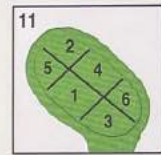

Please keep carts on the cart path at all tees and greens.

Please repair ball marks.

Please rake sand traps.

Please keep pace.

RATINGS MEN WOMEN

Black 73.2/132
 White 71.4/128
 Gray 69.2/123
 Maroon 65.3/114

#GolfOswegoland

Fox Bend
 Golf Course

HOLE	1	2	3	4	5	6	7	8	9	OUT	HOLE	10	11	12	13	14	15	16	17	18	IN	TOT	S.I.	NET
Black	535	395	165	430	410	175	405	295	565	3375		385	200	395	455	495	205	540	435	440	3550	6925		
White	505	375	160	405	385	160	380	280	525	3175		345	185	380	435	480	170	525	420	410	3350	6525		
Gray	475	365	145	345	365	150	350	265	485	2945		325	170	340	405	470	125	480	395	385	3095	6040		
Stroke Index	14	8	16	2	6	12	10	18	4		S.I.	9	17	7	1	13	15	11	3	5				
PAR	5	4	3	4	4	3	4	4	5	36		4	3	4	4	5	3	5	4	4	36	72		
Maroon	430	305	105	280	300	110	310	250	430	2520		275	155	325	310	425	95	410	320	330	2645	5165		
Stroke Index	6	8	18	16	14	10	4	12	2		S.I.	15	13	3	9	1	17	11	5	7				

BACK 9

SCORER: _____ © 2023 Fore Better Golf, Inc. 800-468-8672 ATTEST: _____ DATE: _____

Fox Bend
Golf Course

FRONT 9

USGA RULES GOVERN ALL PLAY

LOCAL RULES

Flower beds are ground under repair from which play is prohibited. If a player's ball lies in the area, or if it interferes with player's stance, or the area of his swing, the player must take relief under Rule 25-1.