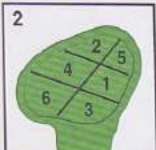

#GolfOswegoland

Fox Bend
 Golf Course

HOLE	1	2	3	4	5	6	7	8	9	OUT	HOLE	10	11	12	13	14	15	16	17	18	IN	TOT	S.I.	NET
Black	535	395	165	430	410	175	405	295	565	3375		385	200	395	455	495	205	540	435	440	3550	6925		
White	505	375	160	405	385	160	380	280	525	3175		345	185	380	435	480	170	525	420	410	3350	6525		
Gray	475	365	145	345	365	150	350	265	485	2945		325	170	340	405	470	125	480	395	385	3095	6040		
Stroke Index	14	8	16	2	6	12	10	18	4		S.I.	9	17	7	1	13	15	11	3	5				
PAR	5	4	3	4	4	3	4	4	5	36		4	3	4	4	5	3	5	4	4	36	72		
Maroon	430	305	105	280	300	110	310	250	430	2520		275	155	325	310	425	95	410	320	330	2645	5165		
Stroke Index	6	8	18	16	14	10	4	12	2		S.I.	15	13	3	9	1	17	11	5	7				

BACK 9

SCORER: _____ © 2023 Fore Better Golf, Inc. 800-468-8672 ATTEST: _____ DATE: _____

Fox Bend
Golf Course

FRONT 9

USGA RULES GOVERN ALL PLAY

LOCAL RULES

Flower beds are ground under repair from which play is prohibited. If a player's ball lies in the area, or if it interferes with player's stance, or the area of his swing, the player must take relief under Rule 25-1.

Driving range will not be played as out of bounds. If the netting, cables, railroad ties of the driving range net interfere with your stance, or the area of your swing, the player must take relief under 25-1.

YARDAGE MARKERS

Located on both sides of each fairway and measure to Center of Greens.

SPRINKLER HEADS

Marked with yardage to Center of Green.

PLEASE NOTE

FOX BEND IS NOT RESPONSIBLE for injury to players or damage to equipment.