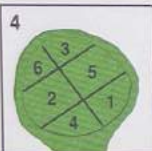

#GolfOswegoland

Fox Bend
 Golf Course

HOLE	1	2	3	4	5	6	7	8	9	OUT	HOLE	10	11	12	13	14	15	16	17	18	IN	TOT	S.I.	NET
Black	535	395	165	430	410	175	405	295	565	3375		385	200	395	455	495	205	540	435	440	3550	6925		
White	505	375	160	405	385	160	380	280	525	3175		345	185	380	435	480	170	525	420	410	3350	6525		
Gray	475	365	145	345	365	150	350	265	485	2945		325	170	340	405	470	125	480	395	385	3095	6040		
Stroke Index	14	8	16	2	6	12	10	18	4		S.I.	9	17	7	1	13	15	11	3	5				
PAR	5	4	3	4	4	3	4	4	5	36		4	3	4	4	5	3	5	4	4	36	72		
Maroon	430	305	105	280	300	110	310	250	430	2520		275	155	325	310	425	95	410	320	330	2645	5165		
Stroke Index	6	8	18	16	14	10	4	12	2		S.I.	15	13	3	9	1	17	11	5	7				

BACK 9

SCORER: _____ © 2023 Fore Better Golf, Inc. 800-468-8672 ATTEST: _____ DATE: _____

Fox Bend
Golf Course

FRONT 9

USGA RULES GOVERN ALL PLAY

LOCAL RULES

Flower beds are ground under repair from which play is prohibited. If a player's ball lies in the area, or if it interferes with player's stance, or the area of his swing, the player must take relief under Rule 25-1.

YARDAGE MARKERS

Located on both sides of each fairway and measure to Center of Greens.

SPRINKLER HEADS

Marked with yardage to Center of Green.

PLEASE NOTE

FOX BEND IS NOT RESPONSIBLE for injury to players or damage to equipment.