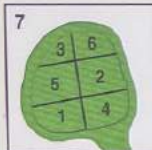

#GolfOswegoland

Fox Bend
 Golf Course

HOLE	1	2	3	4	5	6	7	8	9	OUT	HOLE	10	11	12	13	14	15	16	17	18	IN	TOT	S.I.	NET
Black	535	395	165	430	410	175	405	295	565	3375		385	200	395	455	495	205	540	435	440	3550	6925		
White	505	375	160	405	385	160	380	280	525	3175		345	185	380	435	480	170	525	420	410	3350	6525		
Gray	475	365	145	345	365	150	350	265	485	2945		325	170	340	405	470	125	480	395	385	3095	6040		
Stroke Index	14	8	16	2	6	12	10	18	4		S.I.	9	17	7	1	13	15	11	3	5				
PAR	5	4	3	4	4	3	4	4	5	36		4	3	4	4	5	3	5	4	4	36	72		
Maroon	430	305	105	280	300	110	310	250	430	2520		275	155	325	310	425	95	410	320	330	2645	5165		
Stroke Index	6	8	18	16	14	10	4	12	2		S.I.	15	13	3	9	1	17	11	5	7				

BACK 9

SCORER: _____ © 2023 Fore Better Golf, Inc. 800-468-8672 ATTEST: _____ DATE: _____

Fox Bend
Golf Course

FRONT 9

USGA RULES GOVERN ALL PLAY

LOCAL RULES

Flower beds are ground under repair from which play is prohibited. If a player's ball lies in the area, or if it interferes with player's stance, or the area of his swing, the player must take relief under Rule 25-1.

YARDAGE MARKERS

Located on both sides of each fairway and measure to Center of Greens.

SPRINKLER HEADS

Marked with yardage to Center of Green.

PLEASE NOTE

FOX BEND IS NOT RESPONSIBLE for injury to players or damage to equipment.